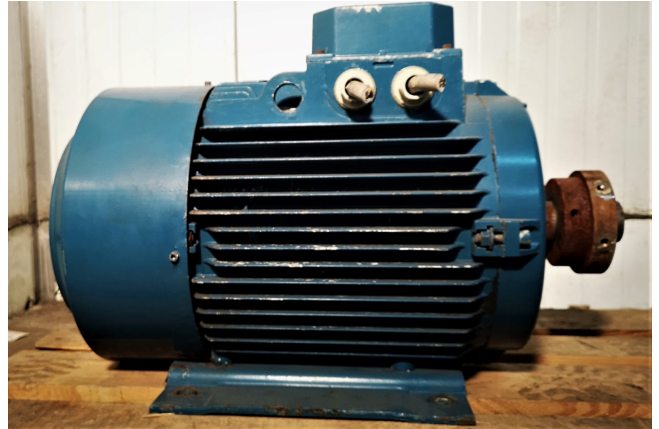

ABB MBT200L

Specifications

Марка	ABB
тип	MBT200L
kW	30
RPM	1475
Size & Weight	750x410x500 mm (LxWxH)
50 Hz / 60 Hz	50 // 60 Hz
Stock	1

Description

Used ABB MBT200L

Used ABB MBT200L electric motor with 30 kW and 1475 RPM at 50 Hz and 35 kW with 1775 RPM at 60 Hz. Sizes: 750x410x500 mm (LxWxH). Weight: 190 kg.